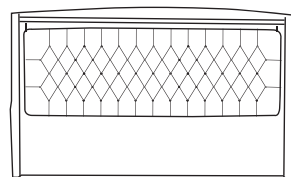

Form: Rhombus

Material: Textile

Color: Brick

Type: Modern

TP34

SWIGEN

Form: Rhombus & Painted Bezel

Material: Inklite