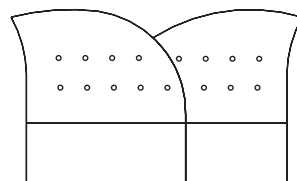

Material: Pieces

Color: Yellow

Type: Neoclassical

TP20

KNOX

Form: Square
Material: Inklite
Color: White
Type: Modern

TP21

MARIPOSA