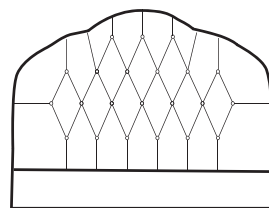

TP31

ASTRA

Form: Rhombus

Material: Inklite

Color: White

Type: Class