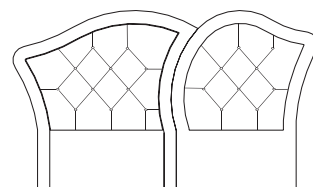

TP16

LILY

Form: Diamond & Wing

Material: Inklite

Color: White

Type: Modern