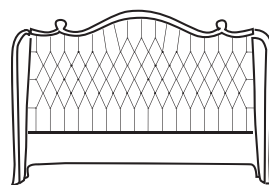

TP30

GEMMA

Form: Rhombus & Painted frame

Material: Inklite

Color: Silver

Type: Classic