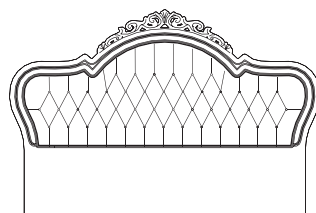

TP28

EDEN

Form: Rhombus & Painted frame

Material: Inklite

Color: Brown

Type: Classic