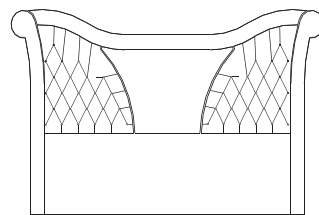

TP11

LIVIA

Form: Rhombus & Wings

Material: Inklite

Color: White and gray

Type: Classic