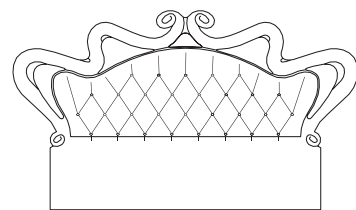

DIVINE

Form: Rhombus & Painted frame

Material: Textile

Color: Brown

Type: Classic

TP19

LOTUS

Form: Rhombus & Painted frame