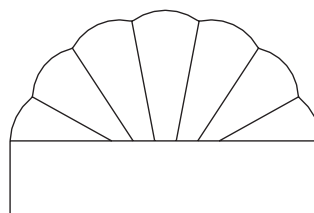

Form: Arched and Dots

Material: Inklite

Color: White

Type: Modern

TP22

RIO

Form: Shell

Material: Pieces